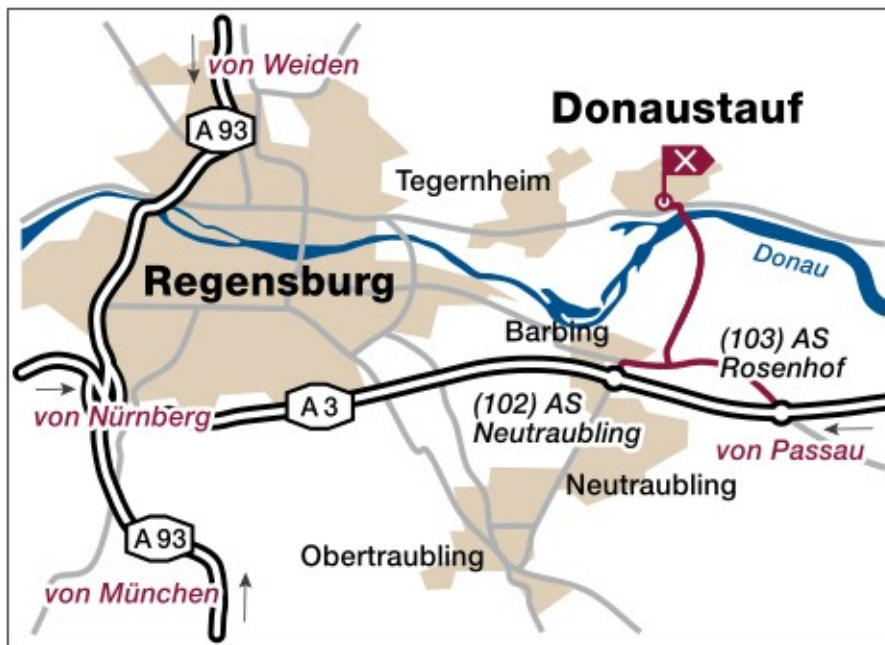

HOW TO FIND US

ARRIVING BY CAR FROM NUREMBERG OR PASSAU

Please take the A3 exit Neutraubling in the direction of Barbing and turn left to Donaustauf. In the village of Donastauf drive directly to the direction of Maxstraße. About 50 meters before you can drive to the large hotel car park.

ARRIVING BY TRAIN

- from Regensburg train station take bus number 5 towards Donaustauf
- stop Donaustauf, Bayerwaldstraße (journey time approx. 20 min. - every half an hour).
- then wald about 200 m towards the center of the petrol station.

FOR NAVIGATION SYSTEMS

- 49° 01,71'N
- 12° 12,39'O

MONIKA and REINHOLD FORSTER

Maxstraße 43 | Donaustauf 93093 | Phone +49 (0) 9403 910 - 0 | Fax 09403 910 - 910

E-mail: info@forsters-posthotel.de | www.forsters-posthotel.de